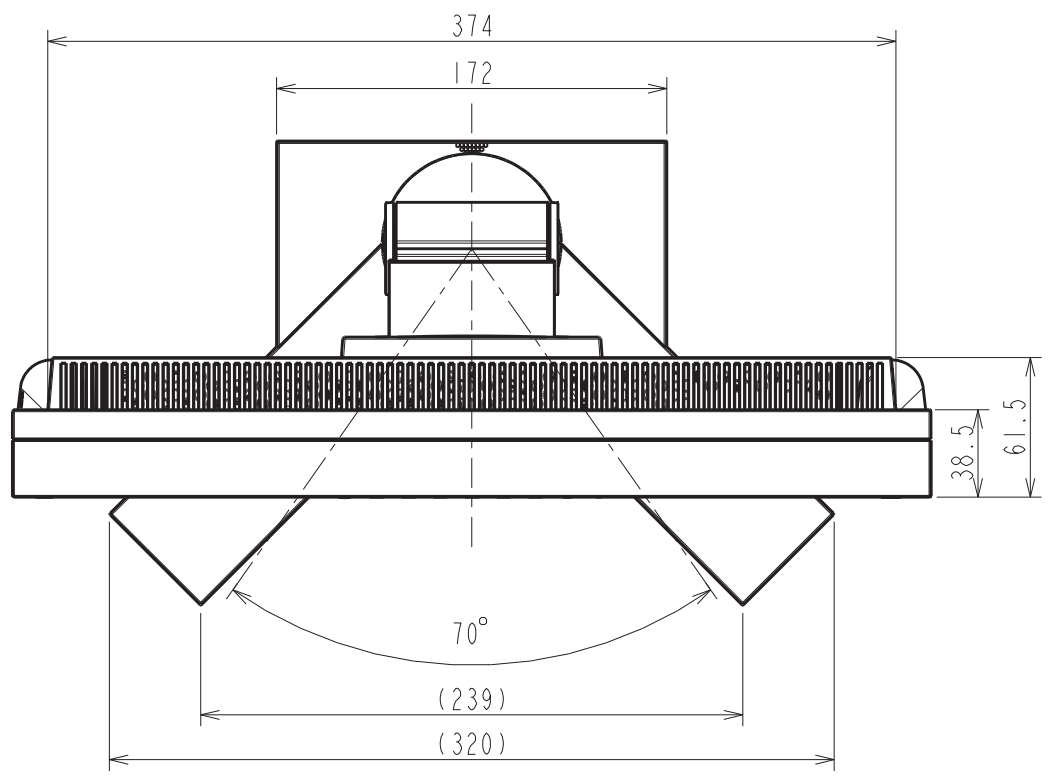

S1934-T

Unit: mm

S1934-H
Unit: mm

Ambient Light Sensor

Security Lock Slot

S1934-F

Unit: mm

Ambient Light Sensor

Security Lock Slot