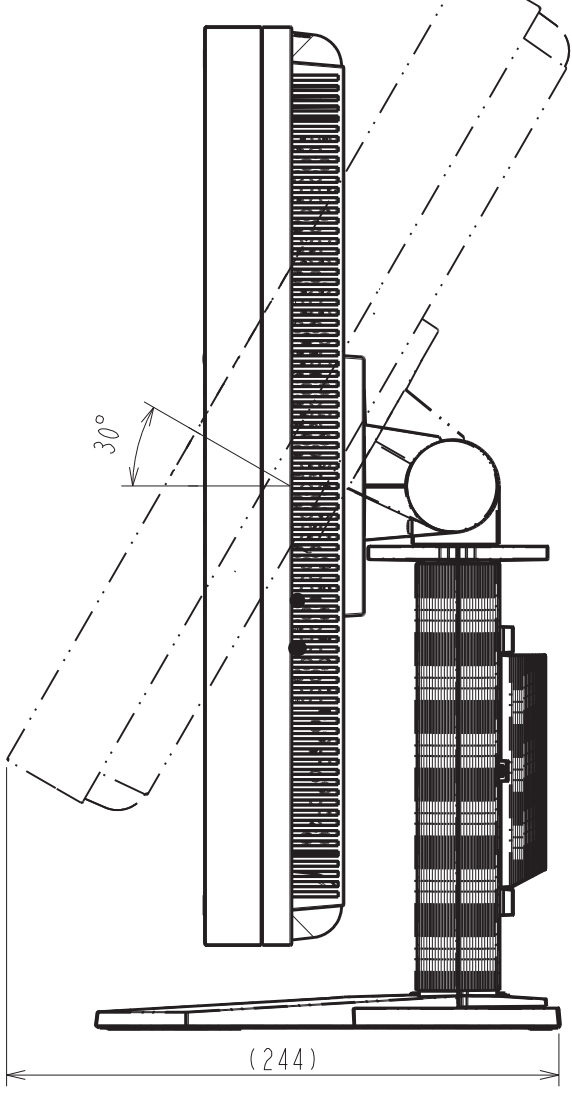

S1934-T

Unit: mm

S1934-H
Unit: mm

Ambient Light Sensor

Security Lock Slot

S1934-F

Unit: mm

Ambient Light Sensor

Security Lock Slot