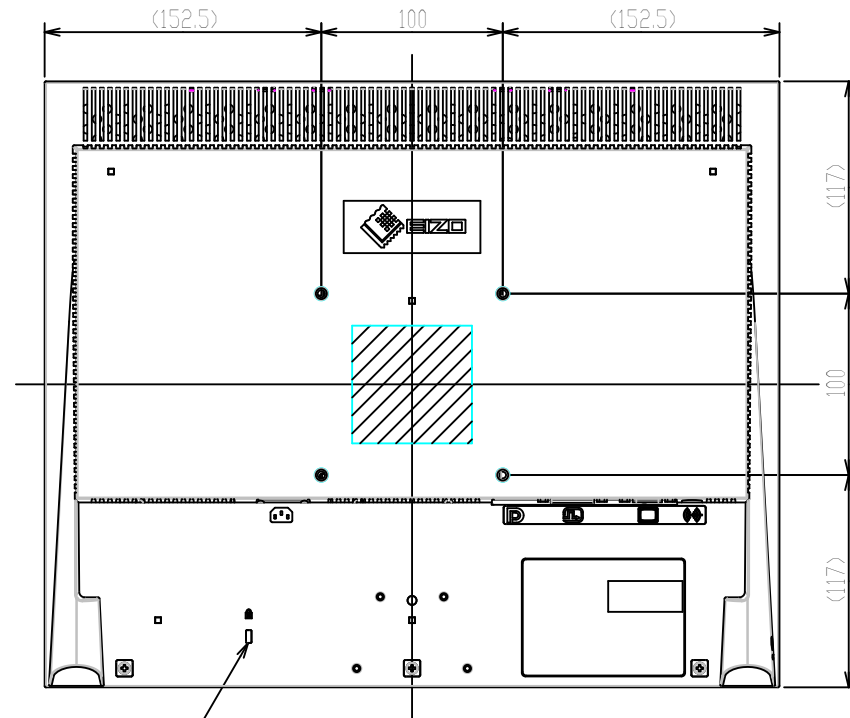

S1934-T

Unit: mm

S1934-H
Unit: mm

Ambient Light Sensor

Security Lock Slot

S1934-F

Unit: mm

Ambient Light Sensor

Security Lock Slot