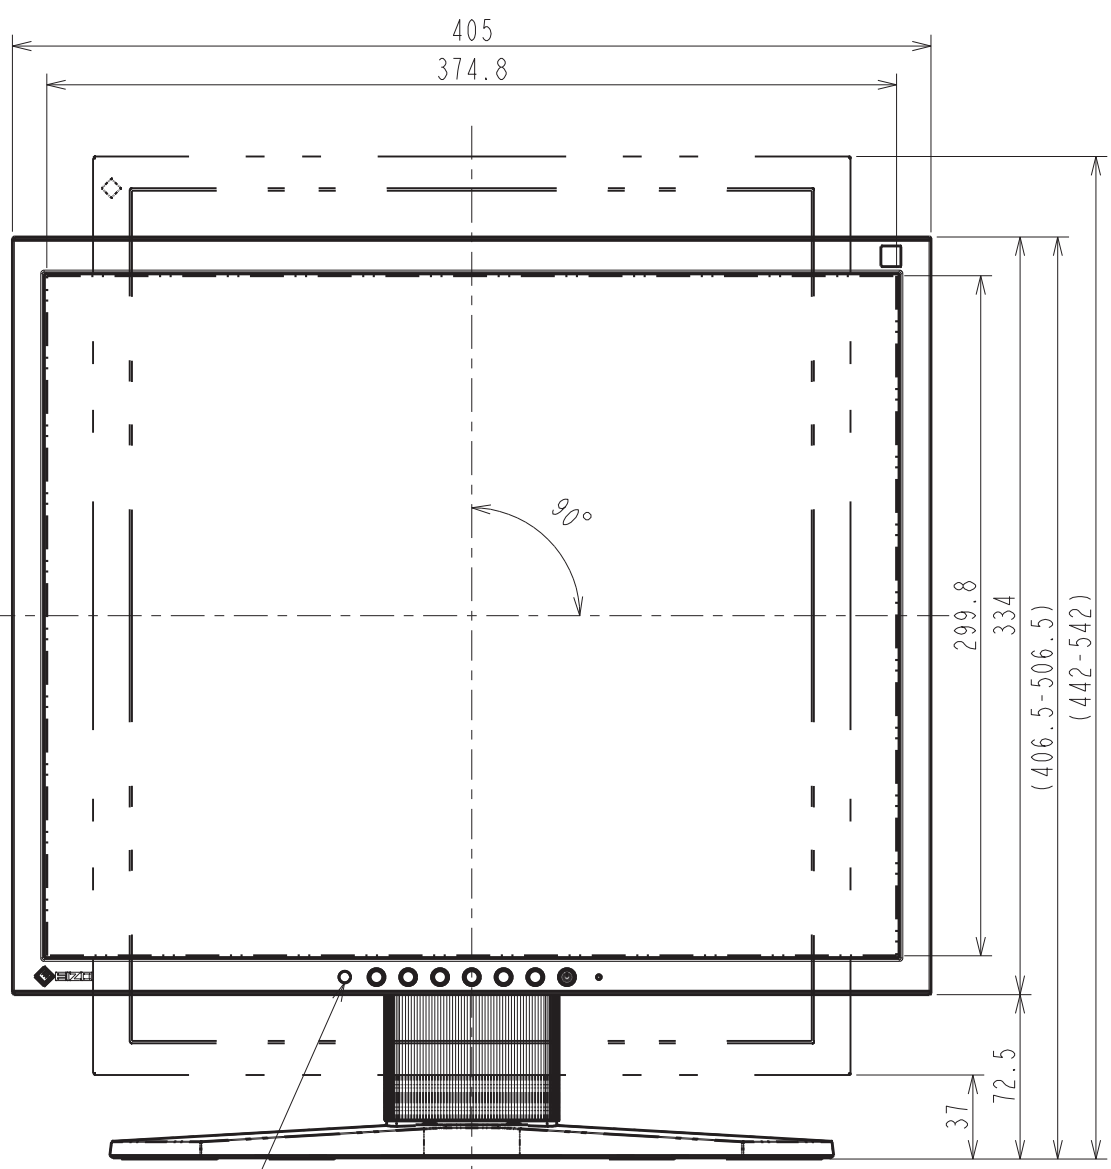

S1934-T

Unit: mm

S1934-H
Unit: mm

Ambient Light Sensor

Security Lock Slot

S1934-F

Unit: mm

Ambient Light Sensor

Security Lock Slot