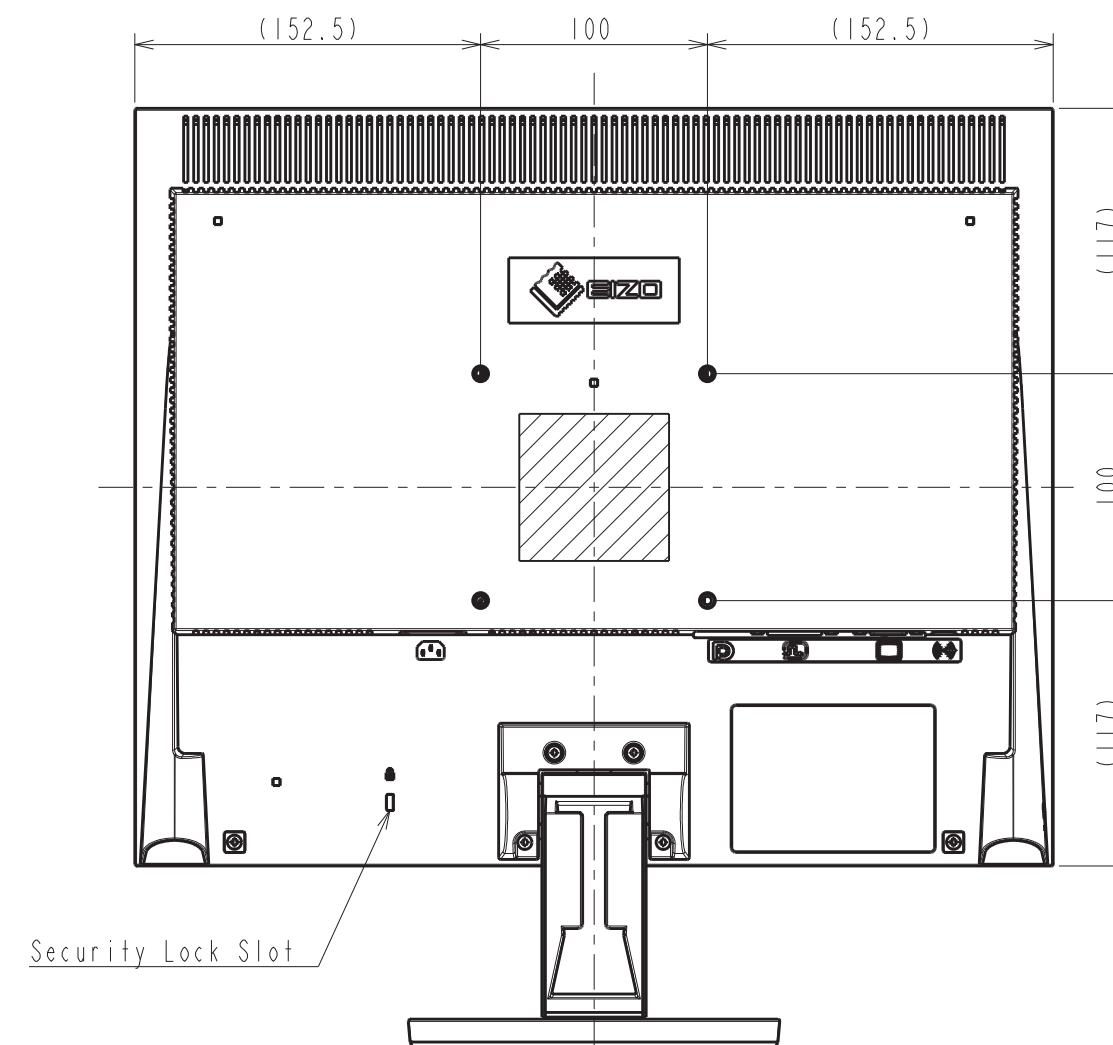

S1934-T

Unit: mm

S1934-H
Unit: mm

Ambient Light Sensor

Security Lock Slot

S1934-F

Unit: mm

Ambient Light Sensor

Security Lock Slot