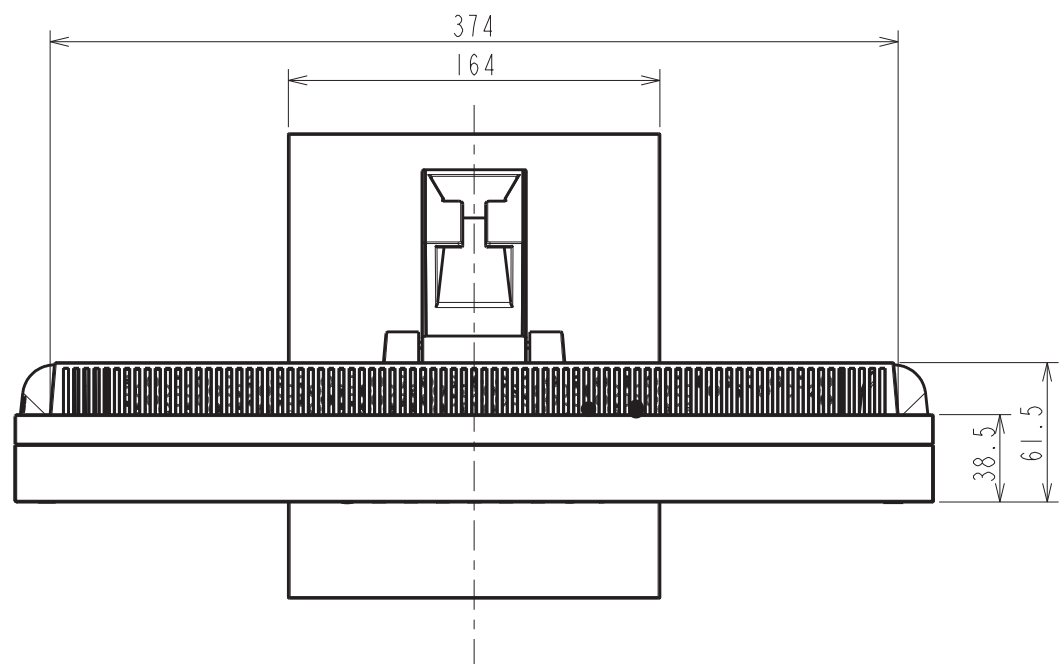

S1934-T

Unit: mm

S1934-H
Unit: mm

Ambient Light Sensor

Security Lock Slot

S1934-F

Unit: mm

Ambient Light Sensor

Security Lock Slot