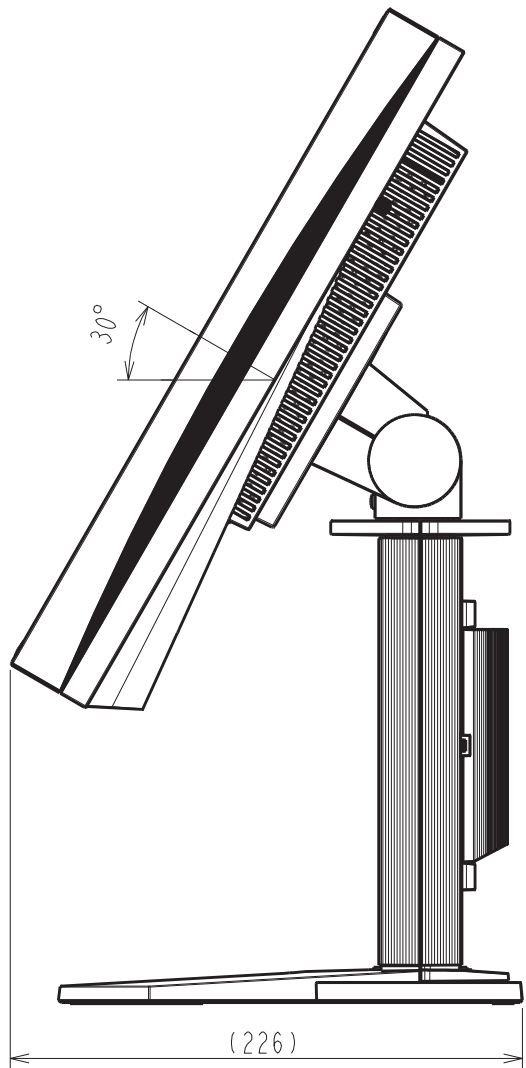

S1934-T

Unit: mm

S1934-H
Unit: mm

Ambient Light Sensor

Security Lock Slot

S1934-F

Unit: mm

Ambient Light Sensor

Security Lock Slot