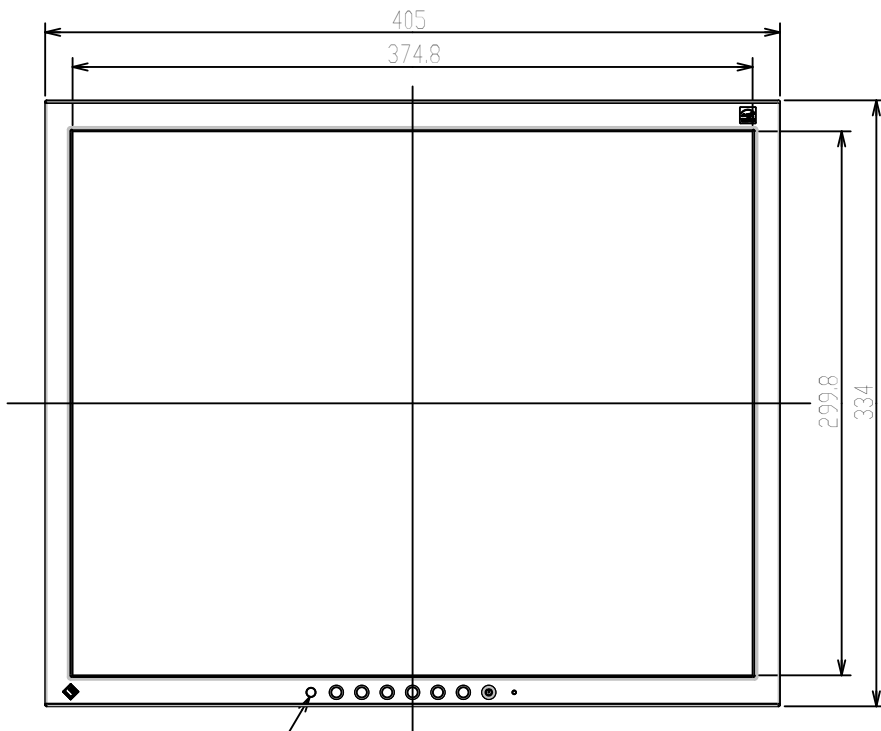

S1934-T

Unit: mm

S1934-H
Unit: mm

Ambient Light Sensor

Security Lock Slot

S1934-F

Unit: mm

Ambient Light Sensor

Security Lock Slot