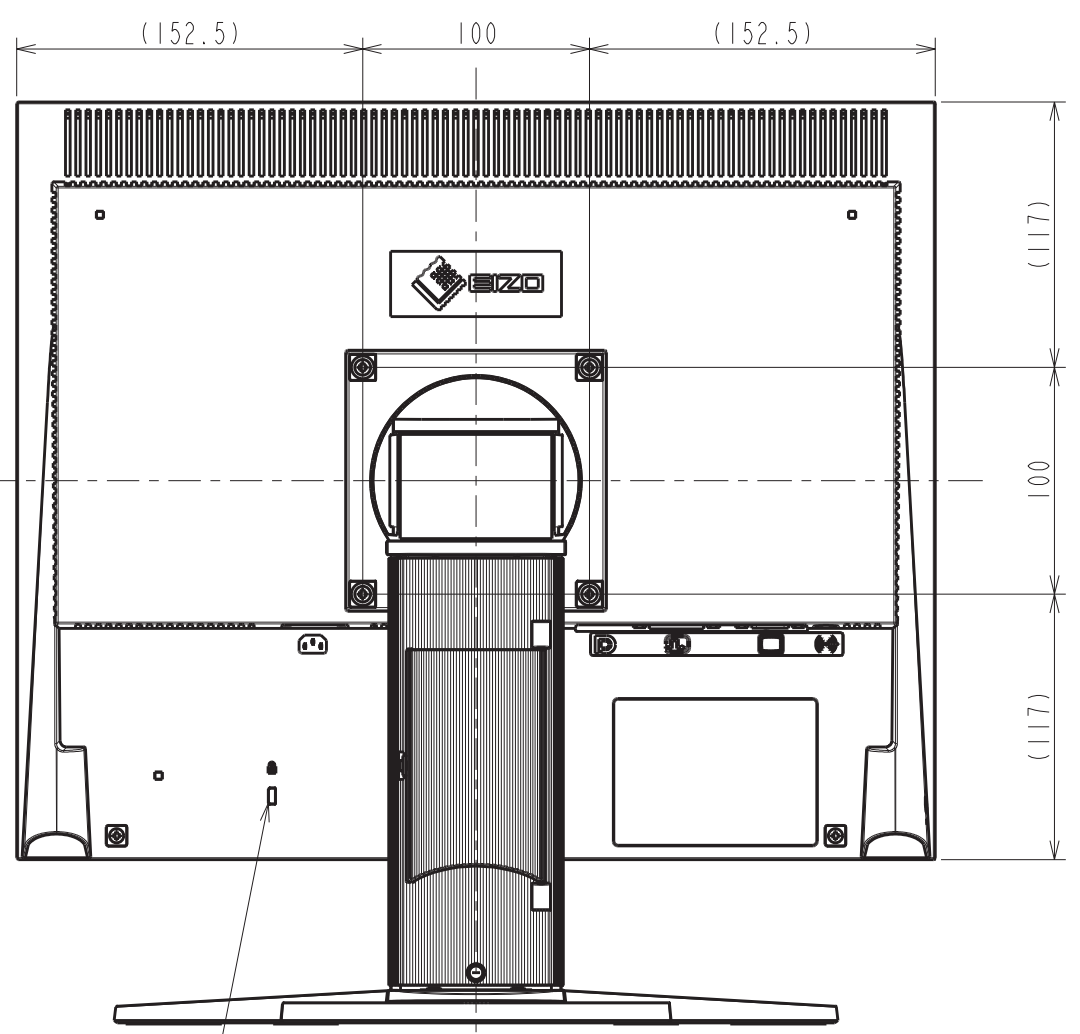

S1934-T

Unit: mm

S1934-H
Unit: mm

Ambient Light Sensor

Security Lock Slot

S1934-F

Unit: mm

Ambient Light Sensor

Security Lock Slot