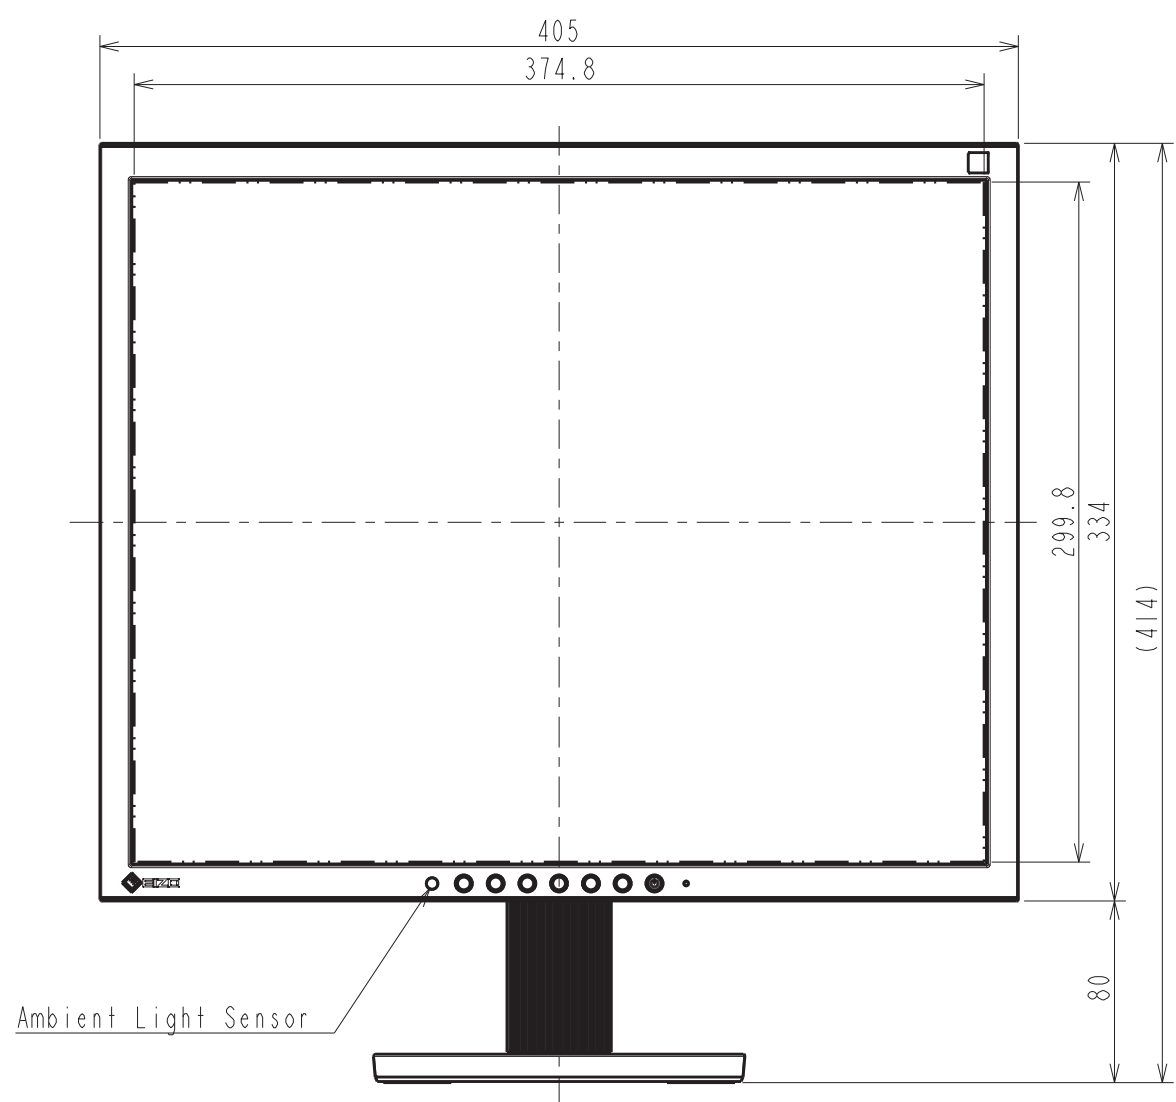

S1934-T

Unit: mm

S1934-H
Unit: mm

Ambient Light Sensor

Security Lock Slot

S1934-F

Unit: mm

Ambient Light Sensor

Security Lock Slot