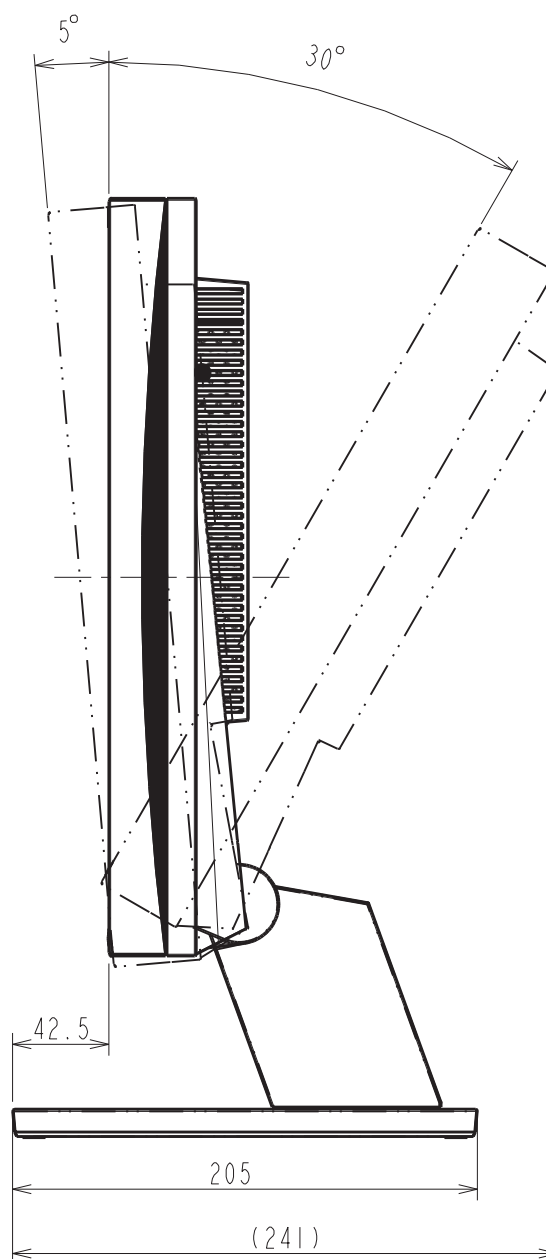

S1934-T

Unit: mm

S1934-H
Unit: mm

Ambient Light Sensor

Security Lock Slot

S1934-F

Unit: mm

Ambient Light Sensor

Security Lock Slot