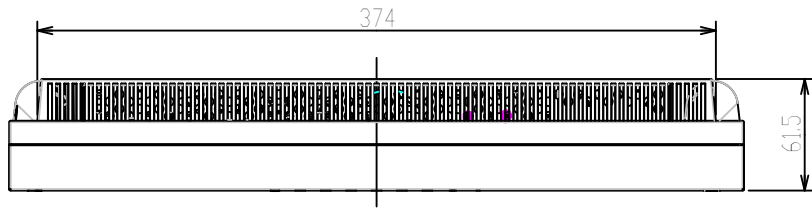

S1934-T

Unit: mm

S1934-H
Unit: mm

Ambient Light Sensor

Security Lock Slot

S1934-F

Unit: mm

Ambient Light Sensor

Security Lock Slot