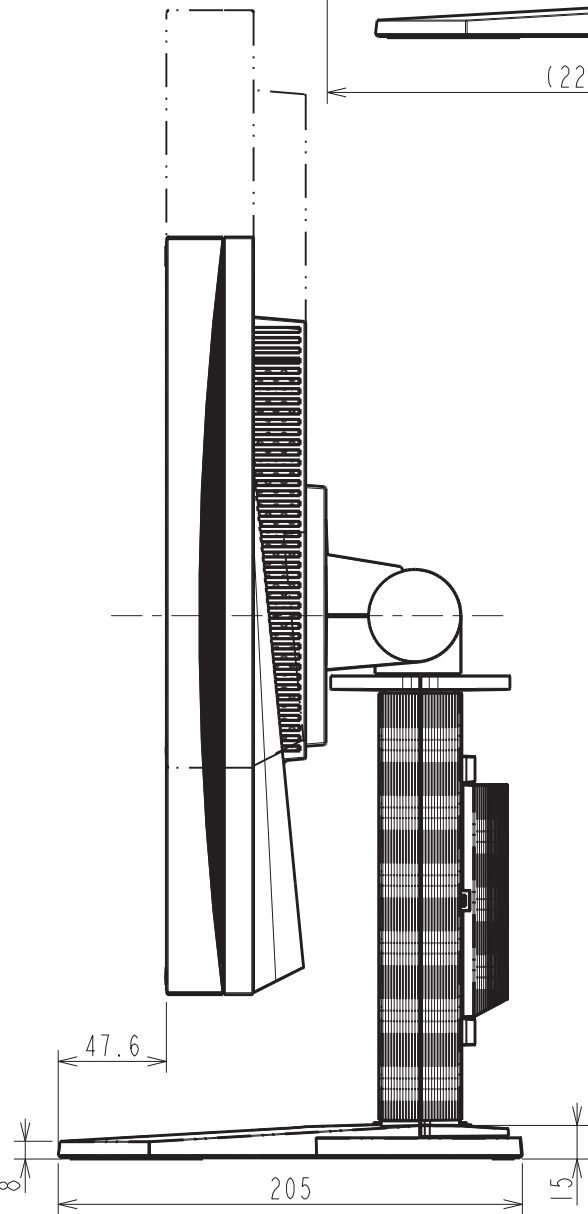

S1934-T

Unit: mm

S1934-H
Unit: mm

Ambient Light Sensor

Security Lock Slot

S1934-F

Unit: mm

Ambient Light Sensor

Security Lock Slot